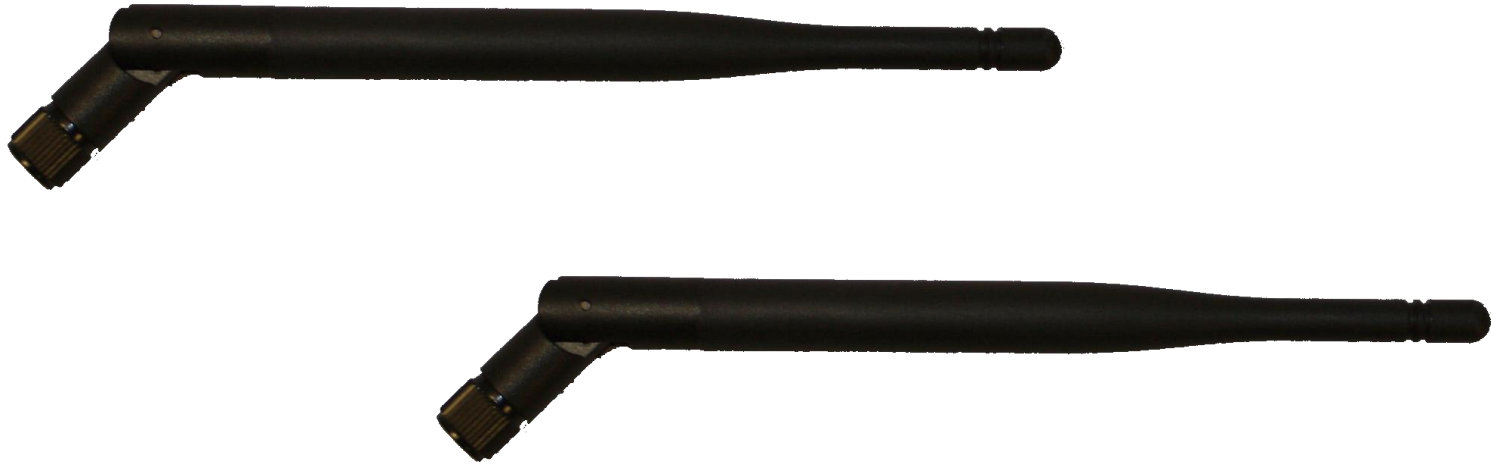

b/g Antenna - 94ACC0059

b/g antenna for Rhino Vehicle Mount Computers, 2 Pack