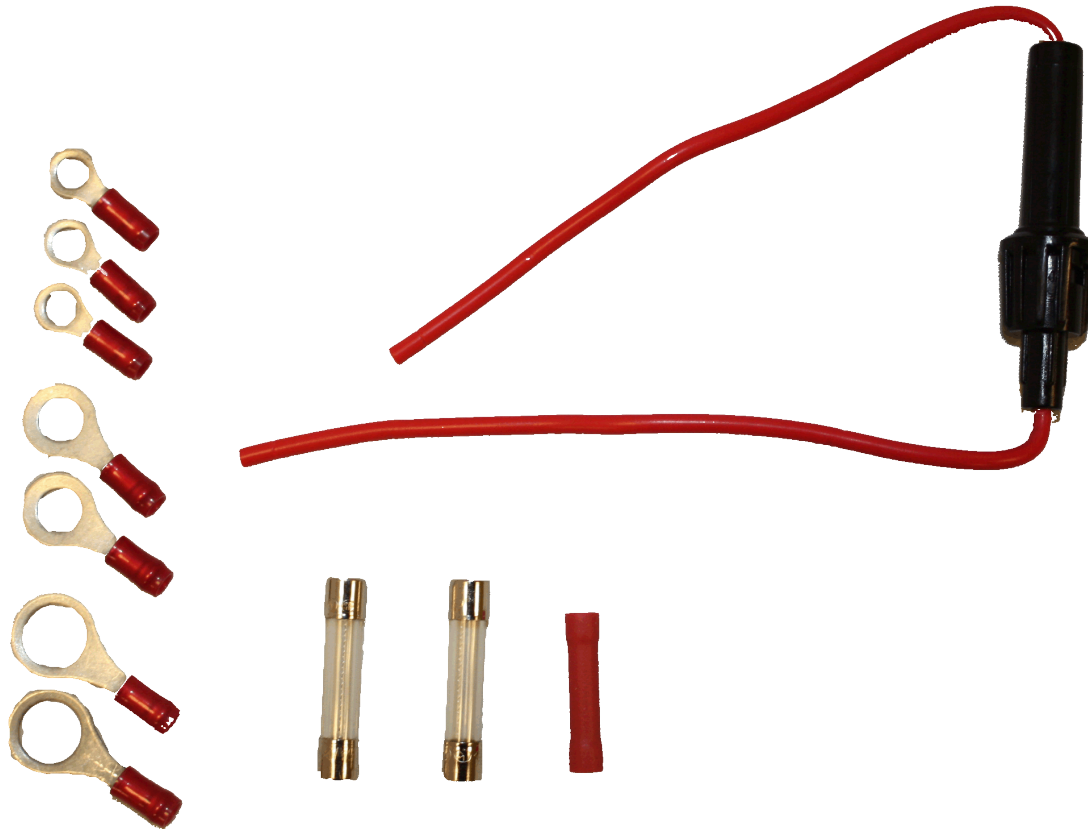

Voltage Converter - 94ACC0041

External 72-80 VDC Voltage Converter for Rhino Vehicle Mount Computers

Power Cable - 94ACC0058

Power Cable for Rhino Vehicle Mount Computers

Power Connection Kit - 94ACC0062

Power connection kit for Rhino Vehicle Mount Computers

Pre-converter 110/230 VAC - 94ACC0040

Pre-converter 110/230 VAC for Rhino Vehicle Mount Computers, with NA cord.
For other line cords, see [Power Line Cords](#).

General Accessories

- 94ACC0042 - BLUETOOTH DONGLE FOR RHINO VEHICLE MOUNT COMPUTERS
- 94ACC0059 - B/G ANTENNA FOR RHINO VEHICLE MOUNT COMPUTERS, 2 PACK
- 94ACC0060 - USB CABLE CLAMP KIT FOR RHINO VEHICLE MOUNT COMPUTERS