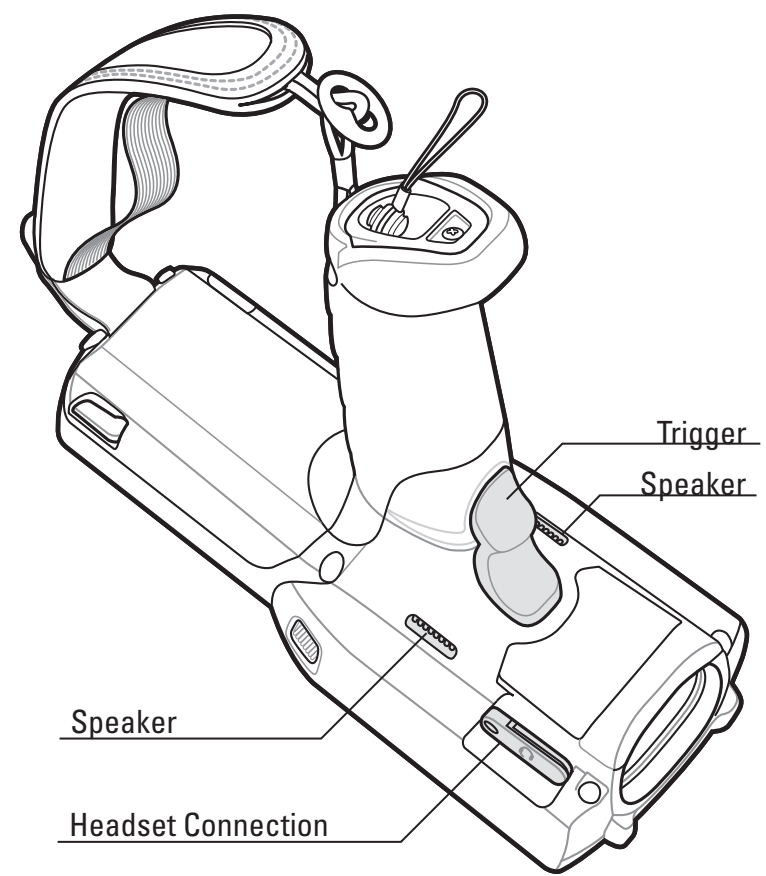

MC3190G

Quick Start Guide

<http://www.zebra.com/mc3100>
See User Guide for more information

FEATURES

MC3190G

POST IN WORK AREA

Comm/Charge Cables

Rubber Boot

Stylus Removal

BATTERY REMOVAL/INSTALLATION

CHARGING INSTRUCTIONS

LED Indicators: Slow Flash = Normal Charge | Solid Amber = Full Charge | Fast Flash = Charging Error

Four Slot Spare Battery Charger

Single Slot Serial Cradle

Four Slot Cradles

Charge-Only Cradle and Ethernet Cradle

HEADSET CONNECTION

ALTERNATE LEFT AND RIGHT HANDS
TAKING BREAKS AND TASK ROTATION RECOMMENDED

OPTIMUM SCANNING POSITIONS

OPTIMUM UPRIGHT BODY POSTURES