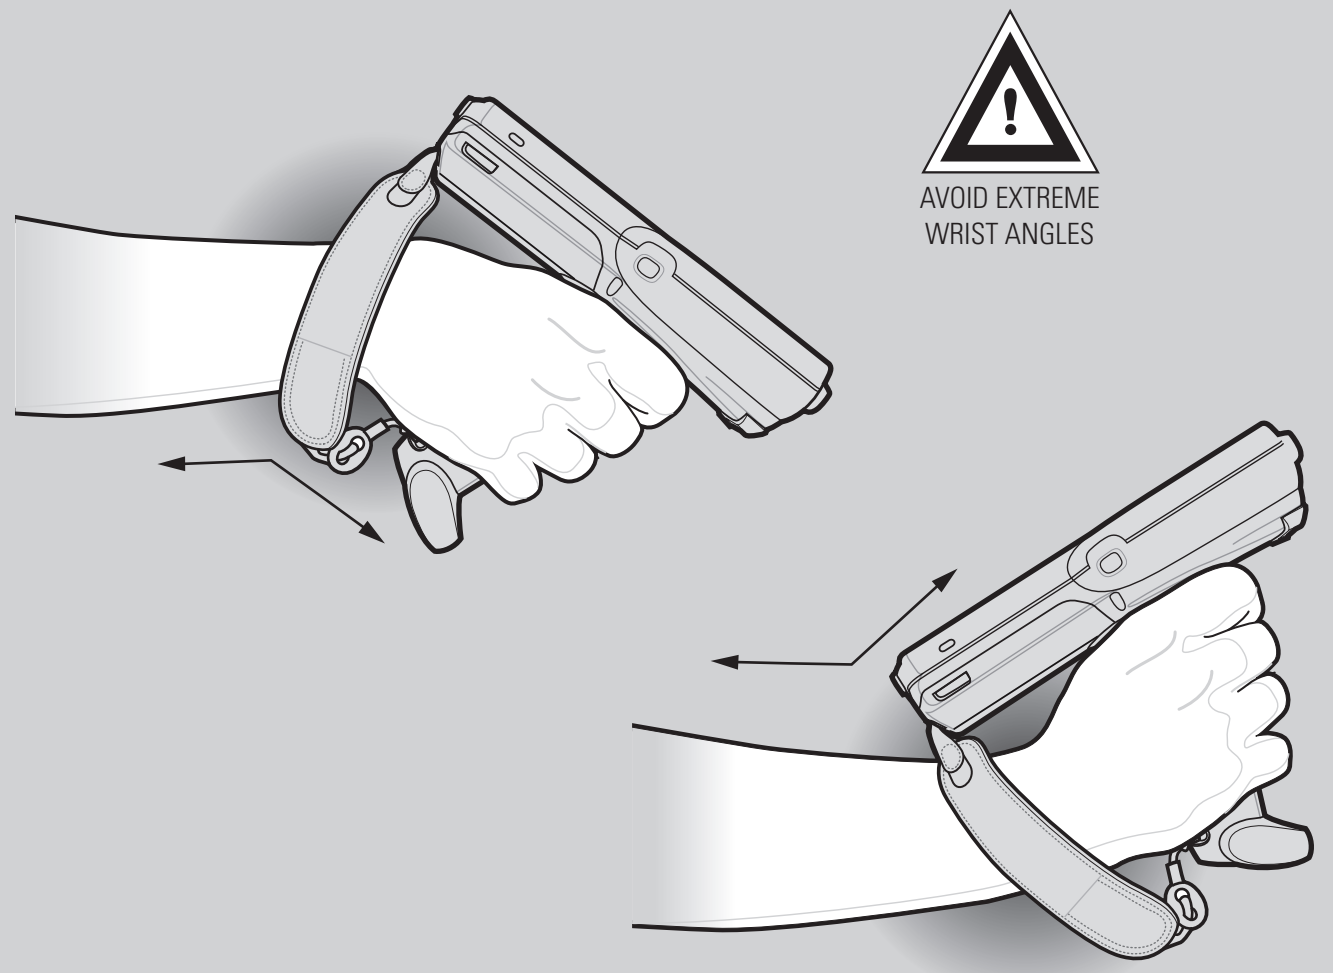

Four Slot Cradles

Charge-Only Cradle and Ethernet Cradle

HEADSET CONNECTION

ALTERNATE LEFT AND RIGHT HANDS
TAKING BREAKS AND TASK ROTATION RECOMMENDED

OPTIMUM SCANNING POSITIONS

OPTIMUM UPRIGHT BODY POSTURES

Avoid Extreme Wrist Angles

OPTIMUM BODY POSTURE

Optimum Body Posture for Low Scanning

Alternate left and right knees

Alternatete left and right hand

Optimum Body Posture for High Scanning

Use a ladder

Taking breaks and task rotation recommended