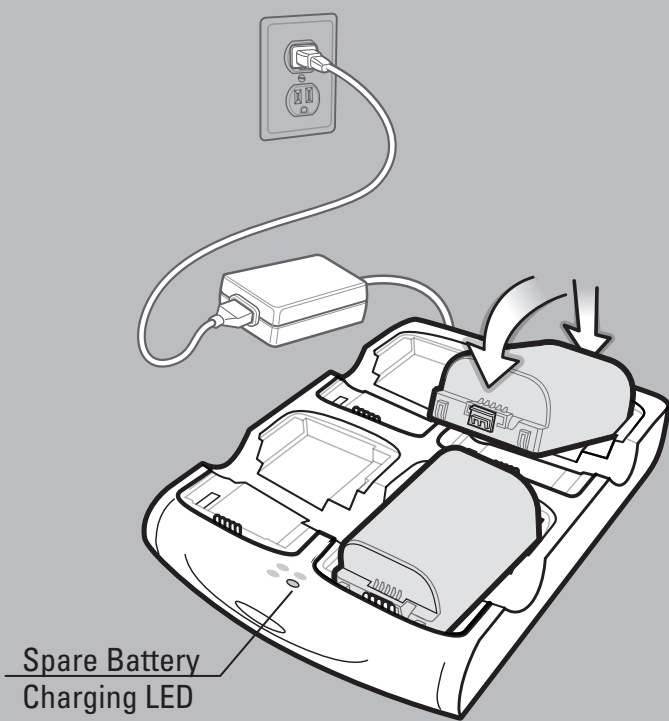

Stylus Removal

BATTERY REMOVAL/INSTALLATION

CHARGING INSTRUCTIONS

LED Indicators: Slow Flash = Normal Charge | Solid Amber = Full Charge | Fast Flash = Charging Error

Four Slot Spare Battery Charger

Single Slot Serial Cradle

Four Slot Cradles

Charge-Only Cradle and Ethernet Cradle

HEADSET CONNECTION

ALTERNATE LEFT AND RIGHT HANDS
TAKING BREAKS AND TASK ROTATION RECOMMENDED

OPTIMUM SCANNING POSITIONS

OPTIMUM UPRIGHT BODY POSTURES