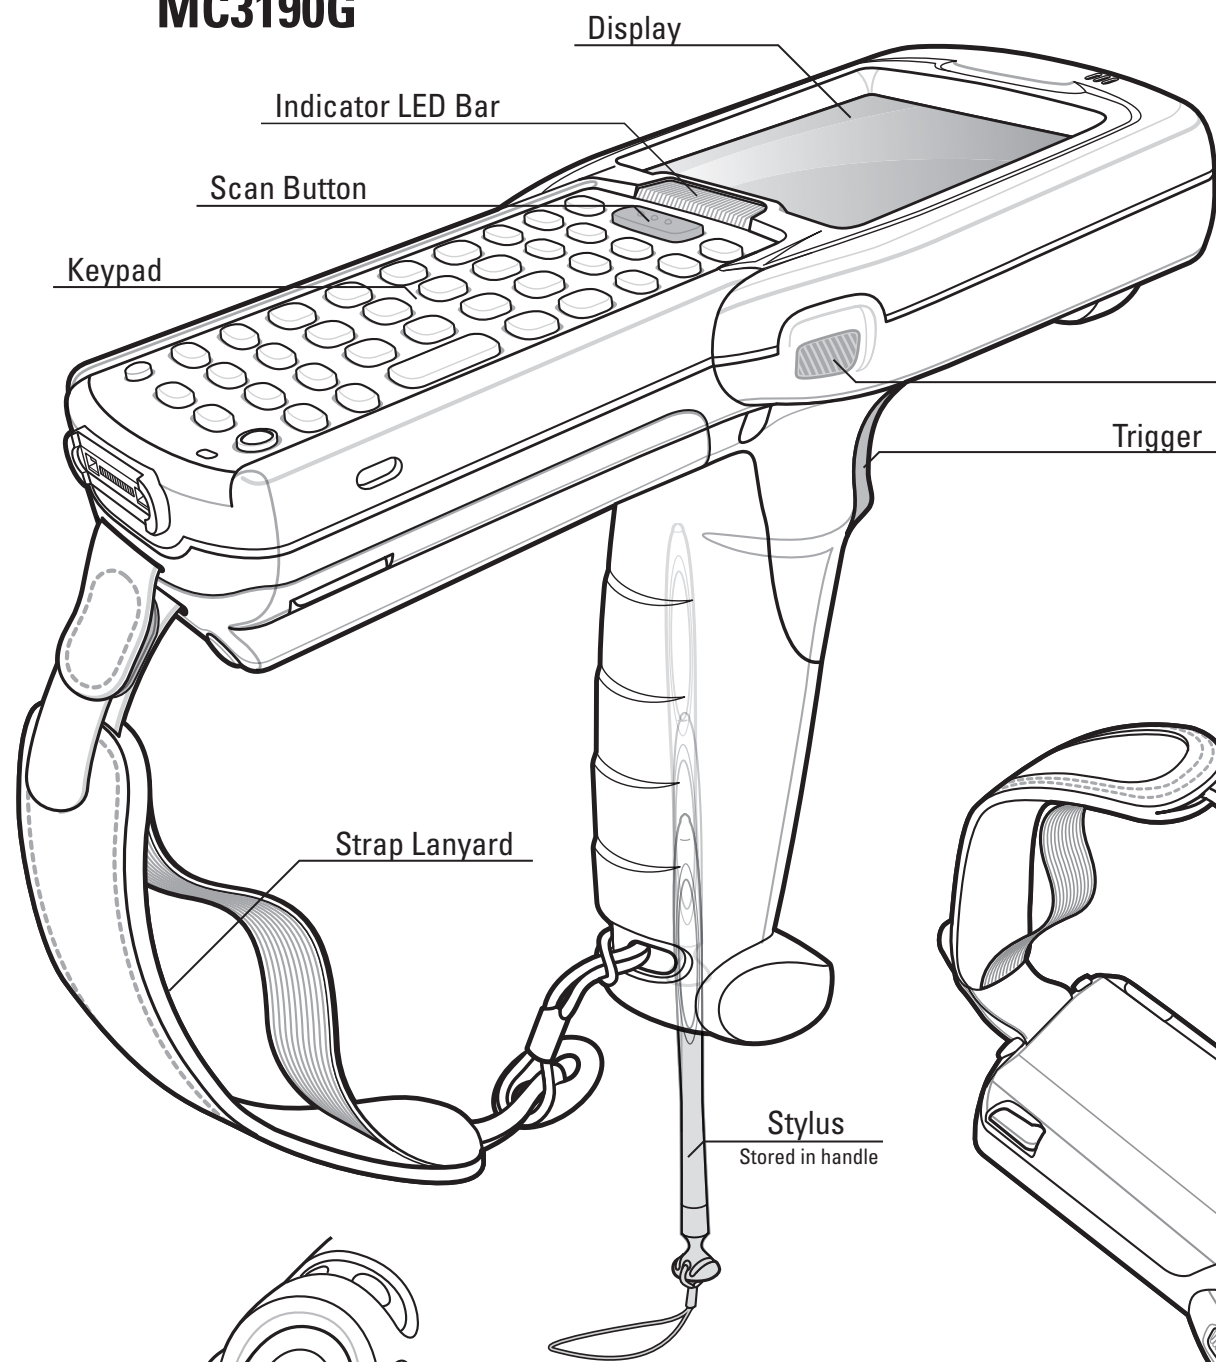

MC3190G

Quick Start Guide

<http://www.zebra.com/mc3100>
See User Guide for more information

FEATURES

MC3190G

POST IN WORK AREA

Comm/Charge Cables

Rubber Boot

Stylus Removal

BATTERY REMOVAL/INSTALLATION

CHARGING INSTRUCTIONS

LED Indicators: Slow Flash = Normal Charge | Solid Amber = Full Charge | Fast Flash = Charging Error

Four Slot Spare Battery Charger

Single Slot Serial Cradle

Four Slot Cradles

Charge-Only Cradle and Ethernet Cradle

HEADSET CONNECTION

ALTERNATE LEFT AND RIGHT HANDS
TAKING BREAKS AND TASK ROTATION RECOMMENDED

OPTIMUM SCANNING POSITIONS

OPTIMUM UPRIGHT BODY POSTURES