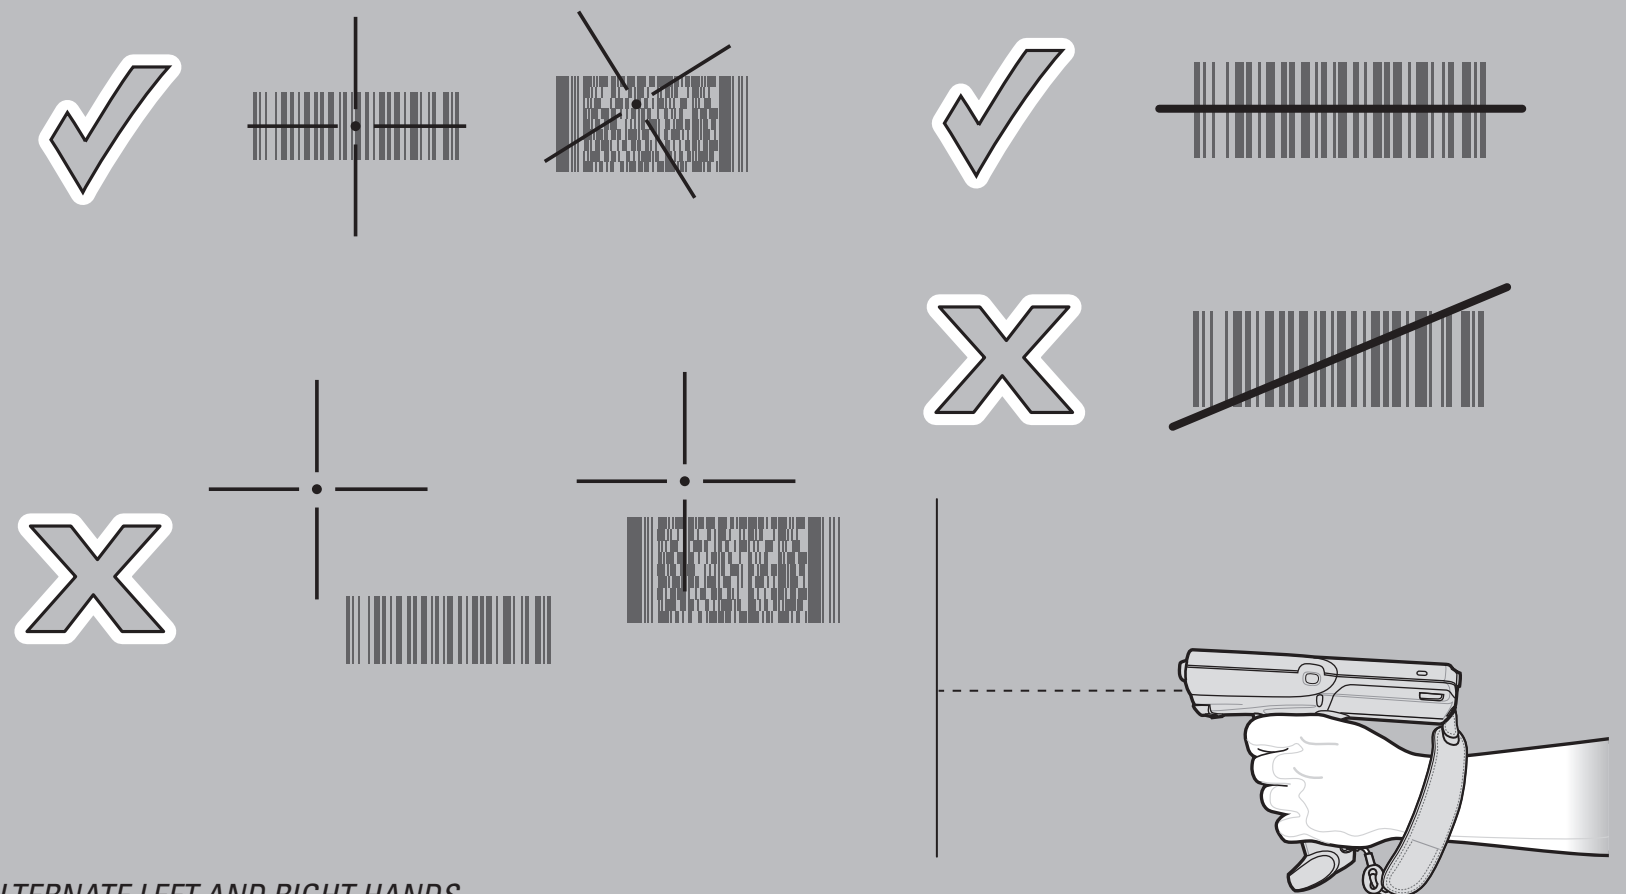

Stylus Removal

BATTERY REMOVAL/INSTALLATION

CHARGING INSTRUCTIONS

LED Indicators: Slow Flash = Normal Charge | Solid Amber = Full Charge | Fast Flash = Charging Error

Four Slot Spare Battery Charger

Single Slot Serial Cradle

Four Slot Cradles

Charge-Only Cradle and Ethernet Cradle

HEADSET CONNECTION

ALTERNATE LEFT AND RIGHT HANDS
TAKING BREAKS AND TASK ROTATION RECOMMENDED

OPTIMUM SCANNING POSITIONS

OPTIMUM UPRIGHT BODY POSTURES

Avoid Extreme Wrist Angles

OPTIMUM BODY POSTURE

Optimum Body Posture for Low Scanning

Alternate left and right knees

Alternatete left and right hand

Optimum Body Posture for High Scanning

Use a ladder

Taking breaks and task rotation recommended