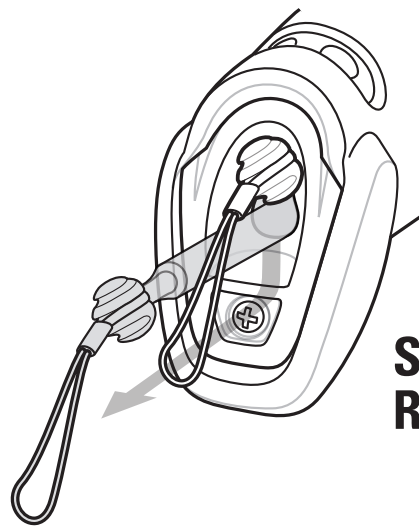

MC3190G

Quick Start Guide

<http://www.zebra.com/mc3100>
See User Guide for more information

FEATURES

MC3190G

POST IN WORK AREA

Comm/Charge Cables

Rubber Boot

Stylus Removal

BATTERY REMOVAL/INSTALLATION

CHARGING INSTRUCTIONS

LED Indicators: Slow Flash = Normal Charge | Solid Amber = Full Charge | Fast Flash = Charging Error

Four Slot Spare Battery Charger

Single Slot Serial Cradle