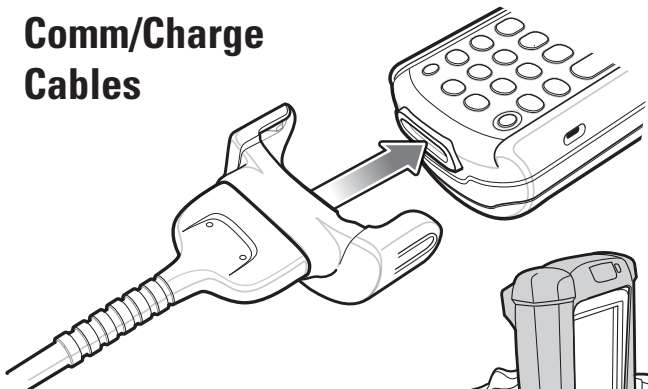

MC3190G

Quick Start Guide

<http://www.zebra.com/mc3100>
See User Guide for more information

FEATURES

MC3190G

POST IN WORK AREA

Comm/Charge Cables

Rubber Boot

Stylus Removal

BATTERY REMOVAL/INSTALLATION

CHARGING INSTRUCTIONS

LED Indicators: Slow Flash = Normal Charge | Solid Amber = Full Charge | Fast Flash = Charging Error

Four Slot Spare Battery Charger

Single Slot Serial Cradle

Four Slot Cradles

Charge-Only Cradle and Ethernet Cradle

HEADSET CONNECTION

ALTERNATE LEFT AND RIGHT HANDS
TAKING BREAKS AND TASK ROTATION RECOMMENDED

OPTIMUM SCANNING POSITIONS

OPTIMUM UPRIGHT BODY POSTURES