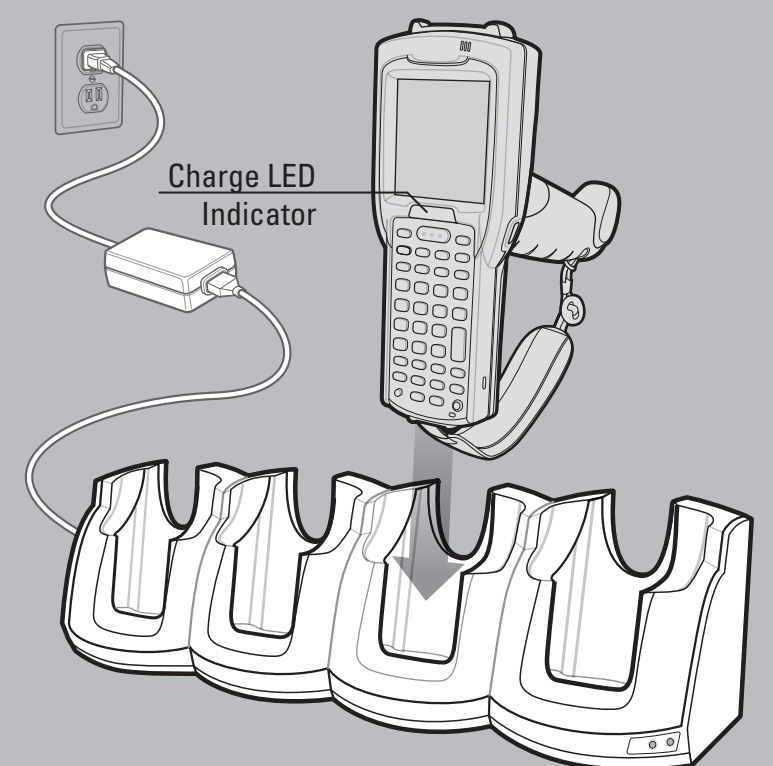

MC3190G

Quick Start Guide

<http://www.zebra.com/mc3100>
See User Guide for more information

FEATURES

MC3190G

POST IN WORK AREA

Comm/Charge Cables

Rubber Boot

Stylus Removal

BATTERY REMOVAL/INSTALLATION

CHARGING INSTRUCTIONS

LED Indicators: Slow Flash = Normal Charge | Solid Amber = Full Charge | Fast Flash = Charging Error

Four Slot Spare Battery Charger

Single Slot Serial Cradle

Four Slot Cradles

Charge-Only Cradle and Ethernet Cradle

HEADSET CONNECTION

ALTERNATE LEFT AND RIGHT HANDS
TAKING BREAKS AND TASK ROTATION RECOMMENDED

OPTIMUM SCANNING POSITIONS

OPTIMUM UPRIGHT BODY POSTURES