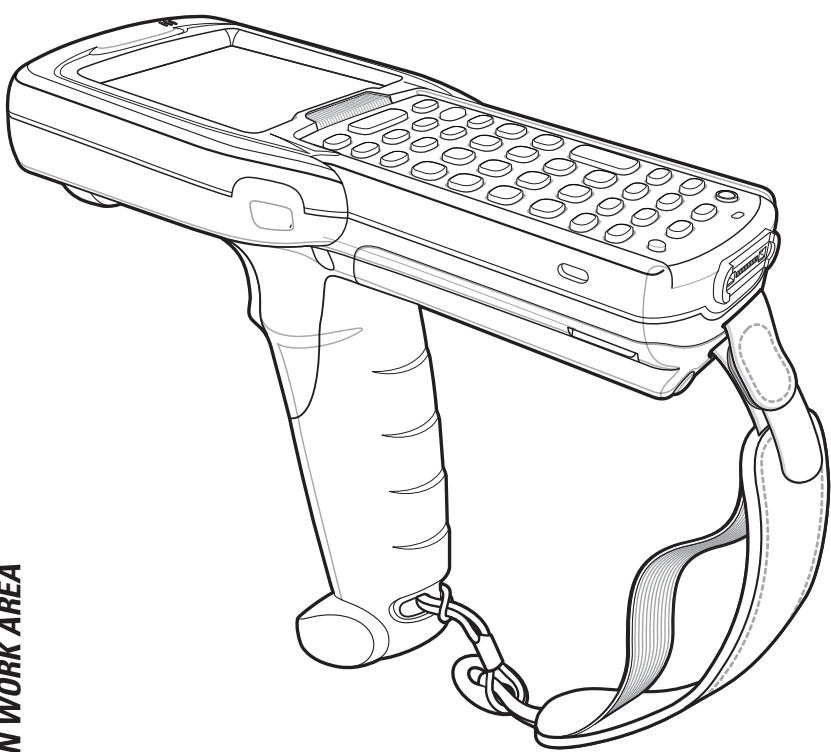

MC3190G

Quick Start Guide

<http://www.zebra.com/mc3100>
See User Guide for more information

FEATURES

MC3190G

POST IN WORK AREA

Comm/Charge Cables

Rubber Boot

Stylus Removal

BATTERY REMOVAL/INSTALLATION

CHARGING INSTRUCTIONS

LED Indicators: Slow Flash = Normal Charge | Solid Amber = Full Charge | Fast Flash = Charging Error

Four Slot Spare Battery Charger

Single Slot Serial Cradle

Four Slot Cradles

Charge-Only Cradle and Ethernet Cradle

HEADSET CONNECTION

ALTERNATE LEFT AND RIGHT HANDS
TAKING BREAKS AND TASK ROTATION RECOMMENDED

OPTIMUM SCANNING POSITIONS

OPTIMUM UPRIGHT BODY POSTURES