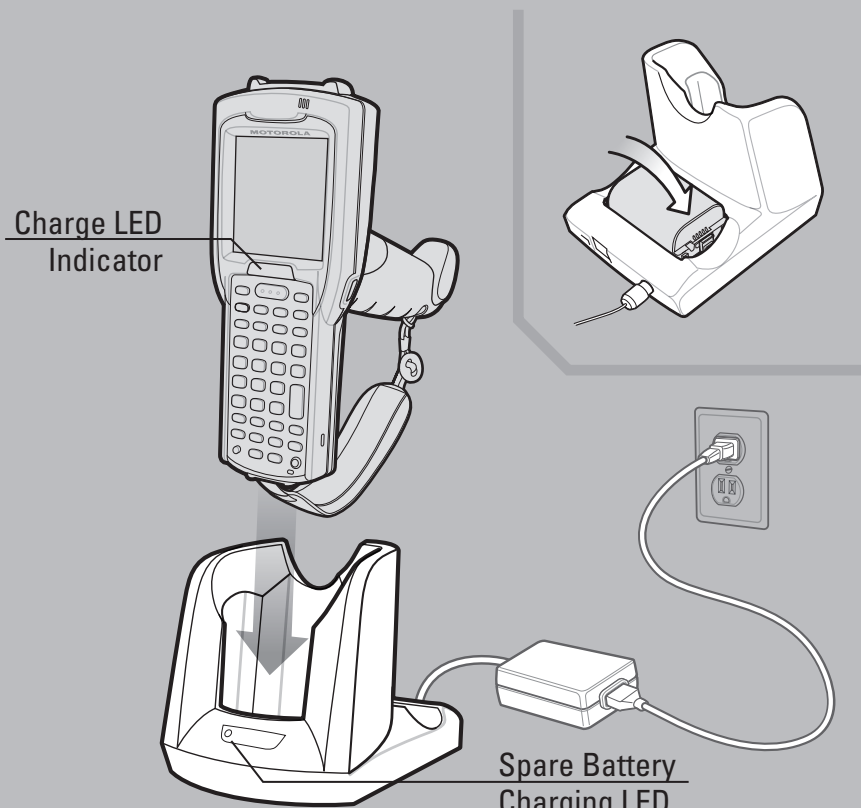

MC3190G

Quick Start Guide

<http://www.zebra.com/mc3100>
See User Guide for more information

FEATURES

MC3190G

POST IN WORK AREA

Comm/Charge Cables

Rubber Boot

Stylus Removal

BATTERY REMOVAL/INSTALLATION

CHARGING INSTRUCTIONS

LED Indicators: Slow Flash = Normal Charge | Solid Amber = Full Charge | Fast Flash = Charging Error

Four Slot Spare Battery Charger

Single Slot Serial Cradle

Four Slot Cradles

Charge-Only Cradle and Ethernet Cradle

HEADSET CONNECTION

ALTERNATE LEFT AND RIGHT HANDS
TAKING BREAKS AND TASK ROTATION RECOMMENDED

OPTIMUM SCANNING POSITIONS

OPTIMUM UPRIGHT BODY POSTURES