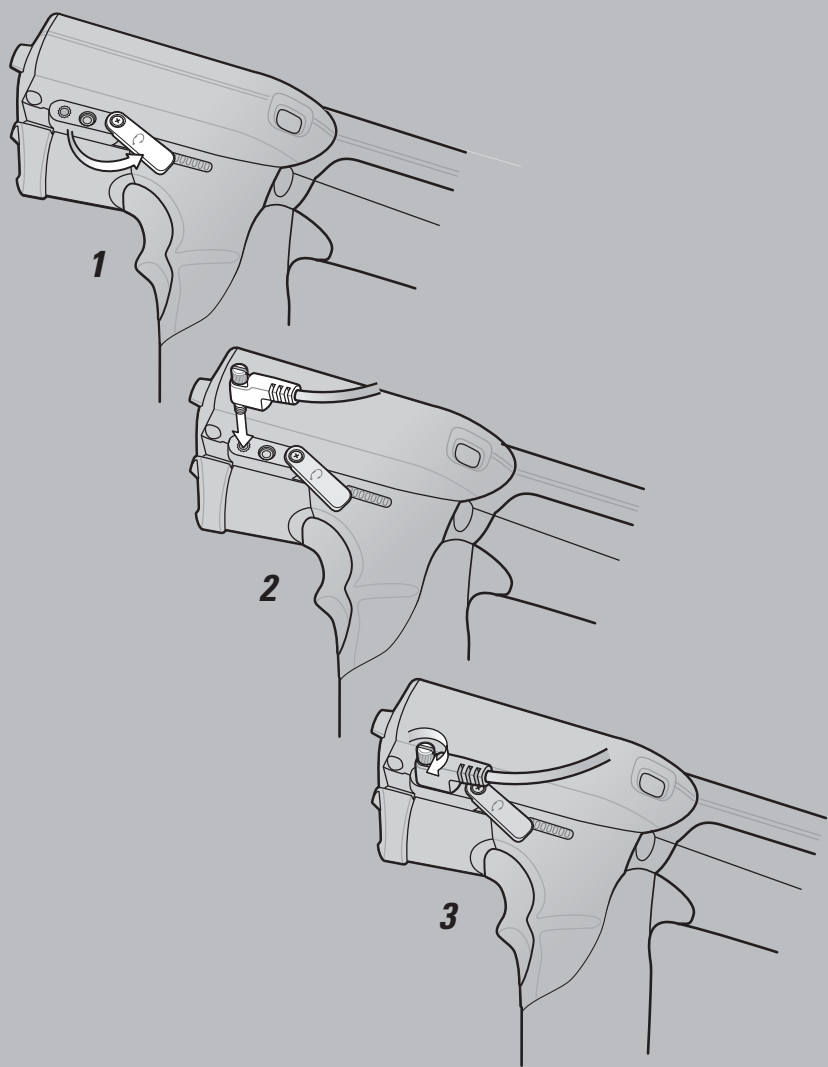

MC3190G

Quick Start Guide

<http://www.zebra.com/mc3100>
See User Guide for more information

FEATURES

MC3190G

POST IN WORK AREA

Comm/Charge Cables

Rubber Boot

Stylus Removal

BATTERY REMOVAL/INSTALLATION

CHARGING INSTRUCTIONS

LED Indicators: Slow Flash = Normal Charge | Solid Amber = Full Charge | Fast Flash = Charging Error

Four Slot Spare Battery Charger

Single Slot Serial Cradle

Four Slot Cradles

Charge-Only Cradle and Ethernet Cradle

HEADSET CONNECTION

ALTERNATE LEFT AND RIGHT HANDS
TAKING BREAKS AND TASK ROTATION RECOMMENDED

OPTIMUM SCANNING POSITIONS

OPTIMUM UPRIGHT BODY POSTURES

Avoid Extreme Wrist Angles

OPTIMUM BODY POSTURE

Optimum Body Posture for Low Scanning

Alternate left and right knees

Alternatete left and right hand

Optimum Body Posture for High Scanning

Use a ladder

Taking breaks and task rotation recommended