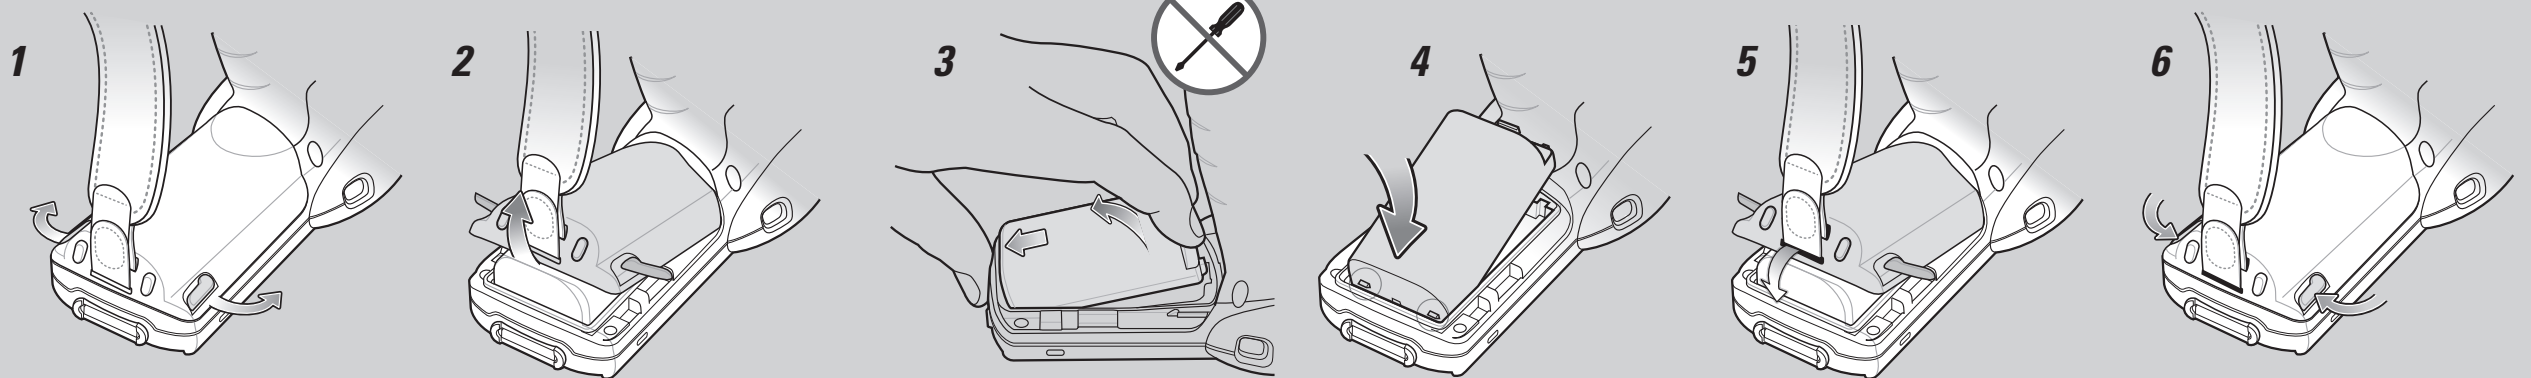

MC3190G

Quick Start Guide

<http://www.zebra.com/mc3100>
See User Guide for more information

FEATURES

MC3190G

POST IN WORK AREA

Comm/Charge Cables

Rubber Boot

Stylus Removal

BATTERY REMOVAL/INSTALLATION

CHARGING INSTRUCTIONS

LED Indicators: Slow Flash = Normal Charge | Solid Amber = Full Charge | Fast Flash = Charging Error

Four Slot Spare Battery Charger

Single Slot Serial Cradle

Four Slot Cradles

Charge-Only Cradle and Ethernet Cradle

HEADSET CONNECTION

ALTERNATE LEFT AND RIGHT HANDS
TAKING BREAKS AND TASK ROTATION RECOMMENDED

OPTIMUM SCANNING POSITIONS

OPTIMUM UPRIGHT BODY POSTURES