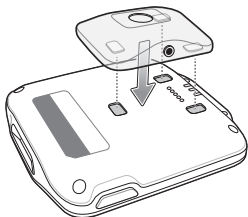

HEADSET ADAPTER INSTALLATION GUIDE

 3x

21-SB1X-HDSET-10R
or 21-SB1X-HDSET2-10R

72-166695-02 Rev. A - February 2015
Zebra Technologies Corporation
Lincolnshire, IL U.S.A.
<http://www.zebra.com>