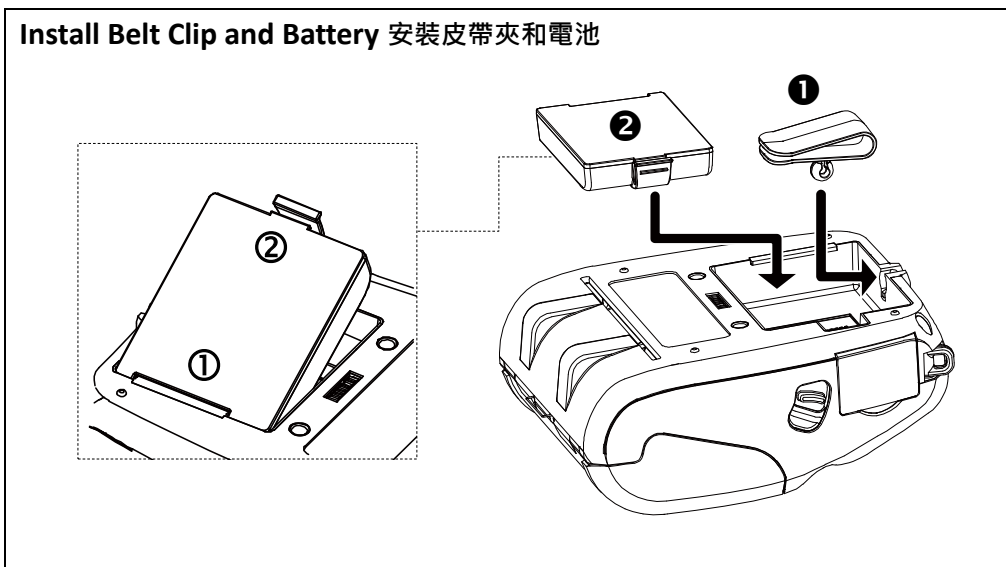

## Install Belt Clip and Battery 安裝皮帶夾和電池

**Loading Media in Peel-off Mode 剝紙模式裝紙**

**Charge the Battery 電池充電**

**Attaching Power & Connecting Interface Cable 連接電源和傳輸線**

**Turn on the Power 開啟電源**

**Installing Driver & Calibrating Sensor 安裝驅動程式和感應器校正**