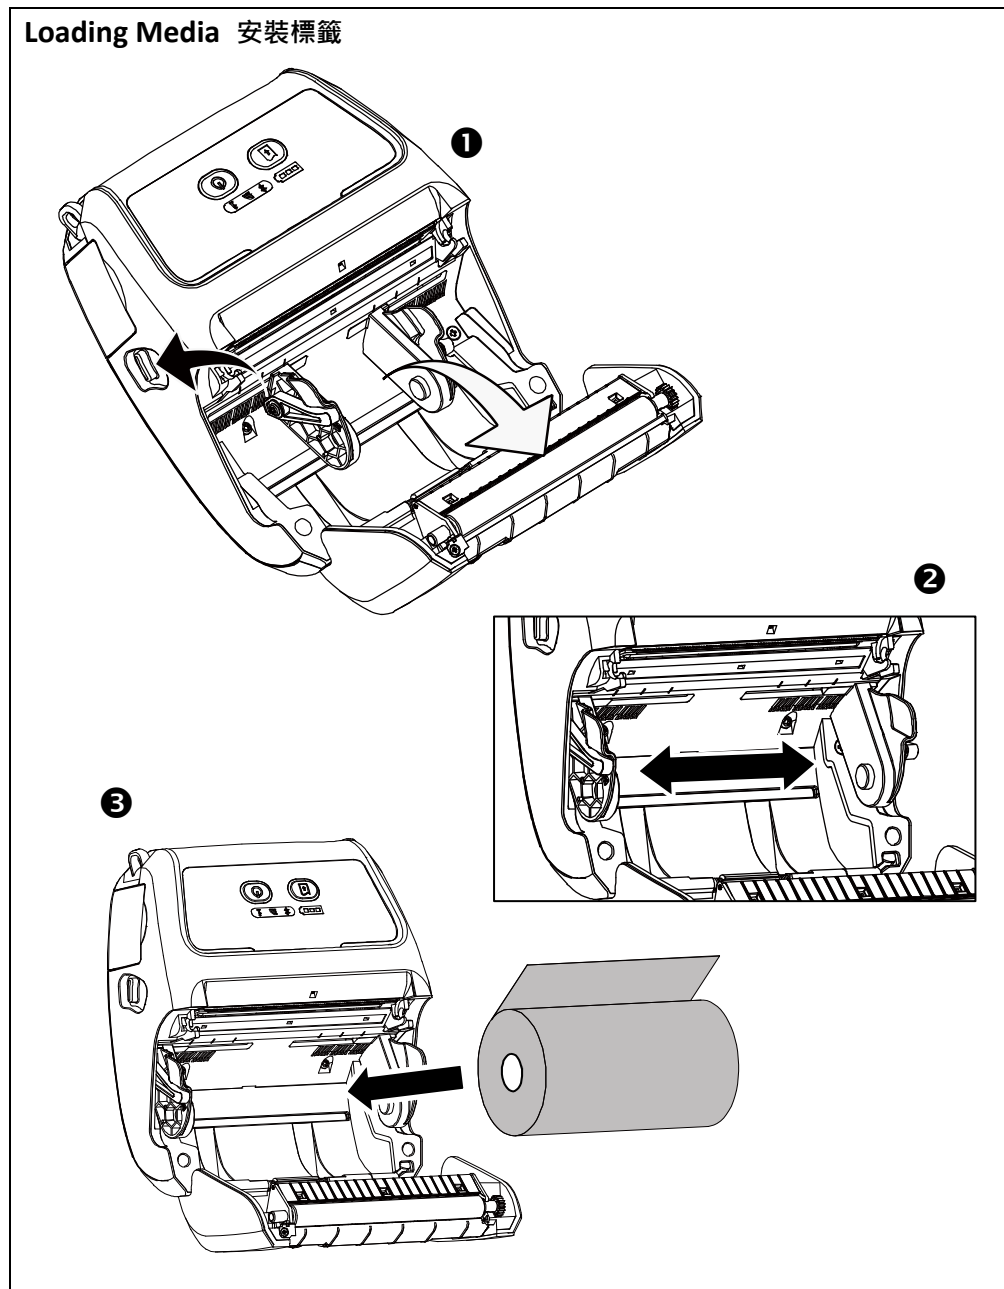

## Install Belt Clip and Battery 安裝皮帶夾和電池

**Loading Media in Peel-off Mode 剝紙模式裝紙**

**Charge the Battery 電池充電**

**Attaching Power & Connecting Interface Cable 連接電源和傳輸線**

**Turn on the Power 開啟電源**

**Installing Driver & Calibrating Sensor 安裝驅動程式和感應器校正**