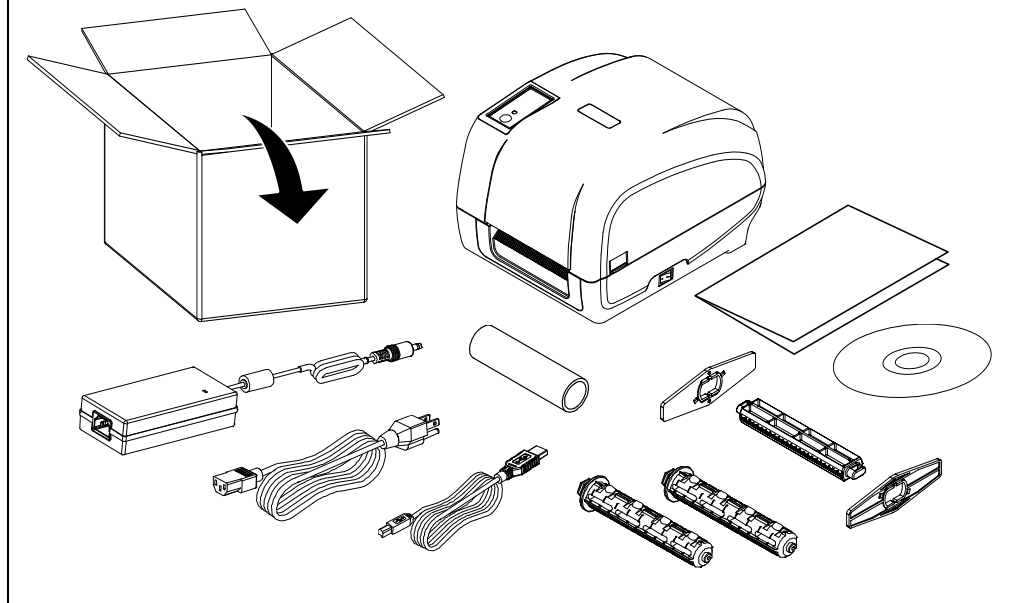

User's Setup Guide 使用者安裝說明

Unpacking 拆封