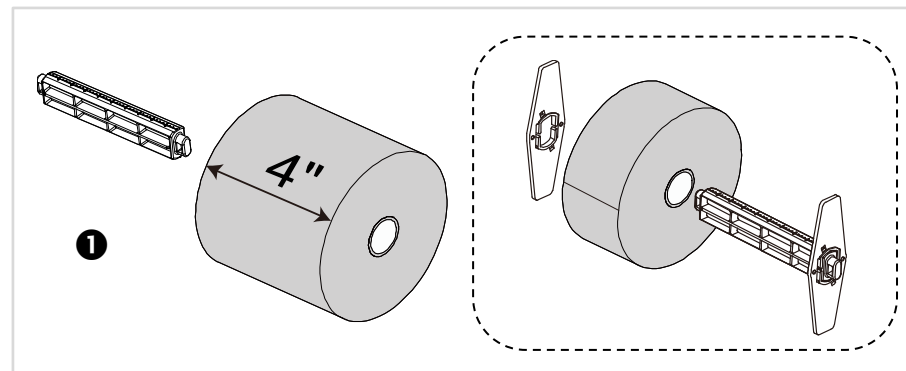

## Open Top Cover 開啟上蓋

**Loading Ribbon 安裝碳帶**

**Attaching Power & Connecting Interface Cable 連接電源和傳輸線**

**Turn on the Power 開啟電源**

**Installing Driver & Calibrating Sensor 安裝驅動程式和感應器校正**