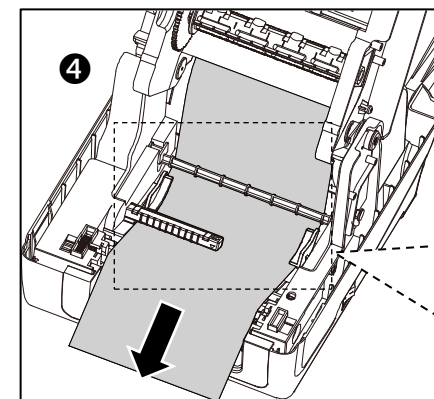

## Open Top Cover 開啟上蓋

**Loading Ribbon 安裝碳帶**

**Attaching Power & Connecting Interface Cable 連接電源和傳輸線**

**Turn on the Power 開啟電源**

**Installing Driver & Calibrating Sensor 安裝驅動程式和感應器校正**