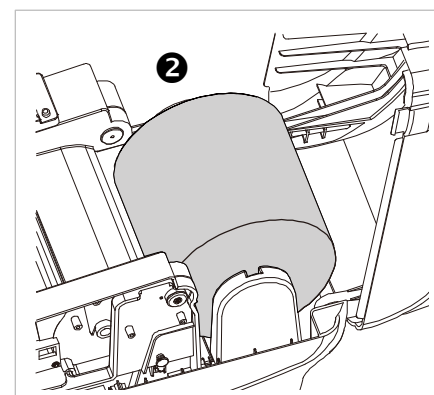

## Open Top Cover 開啟上蓋

**Loading Ribbon 安裝碳帶**

**Attaching Power & Connecting Interface Cable 連接電源和傳輸線**

**Turn on the Power 開啟電源**

**Installing Driver & Calibrating Sensor 安裝驅動程式和感應器校正**