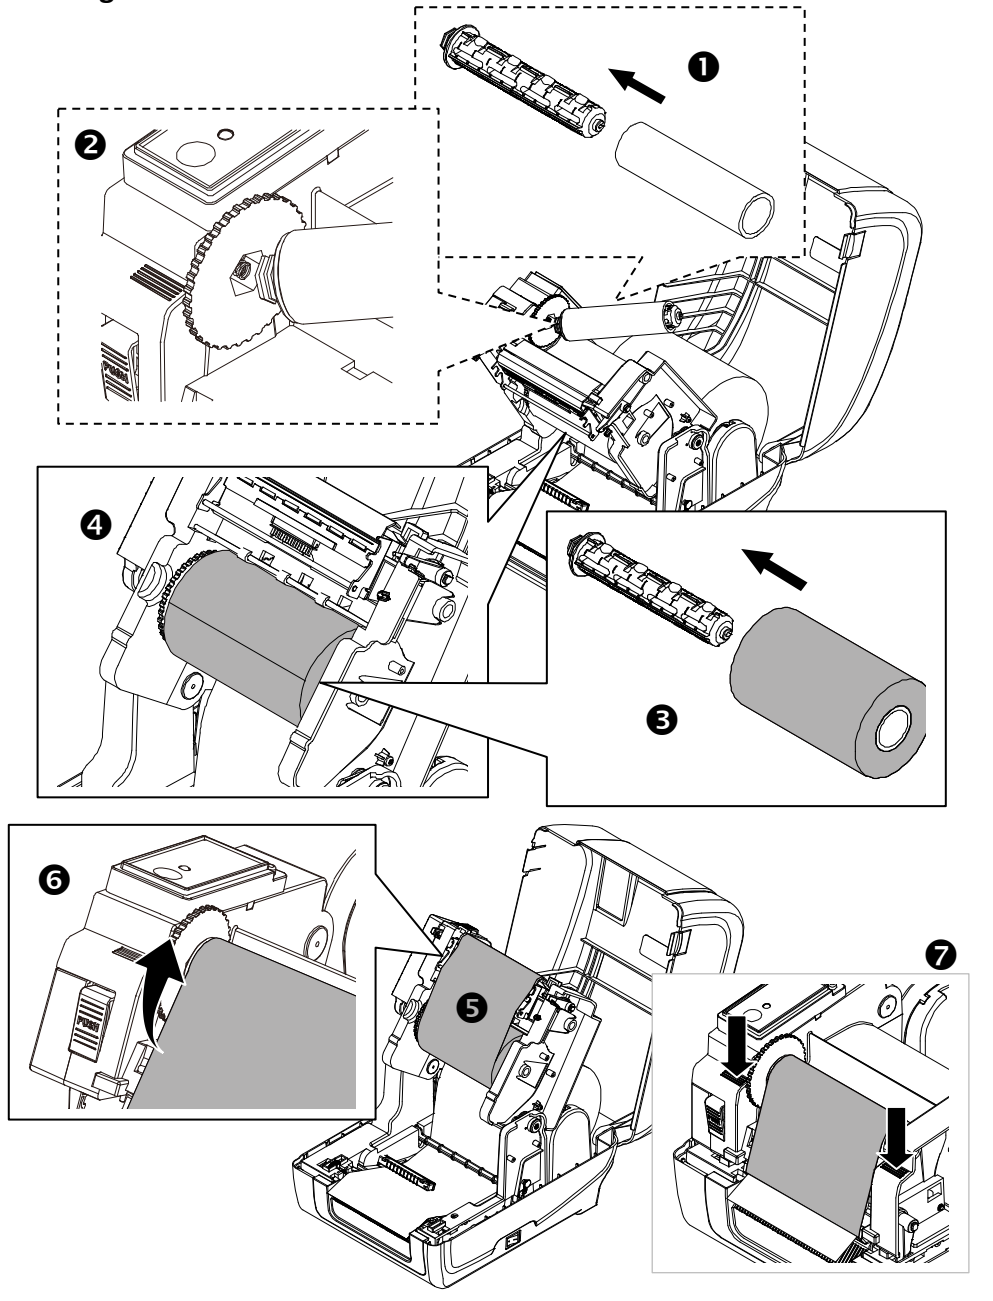

## Open Top Cover 開啟上蓋

**Loading Ribbon 安裝碳帶**

**Attaching Power & Connecting Interface Cable 連接電源和傳輸線**

**Turn on the Power 開啟電源**

**Installing Driver & Calibrating Sensor 安裝驅動程式和感應器校正**